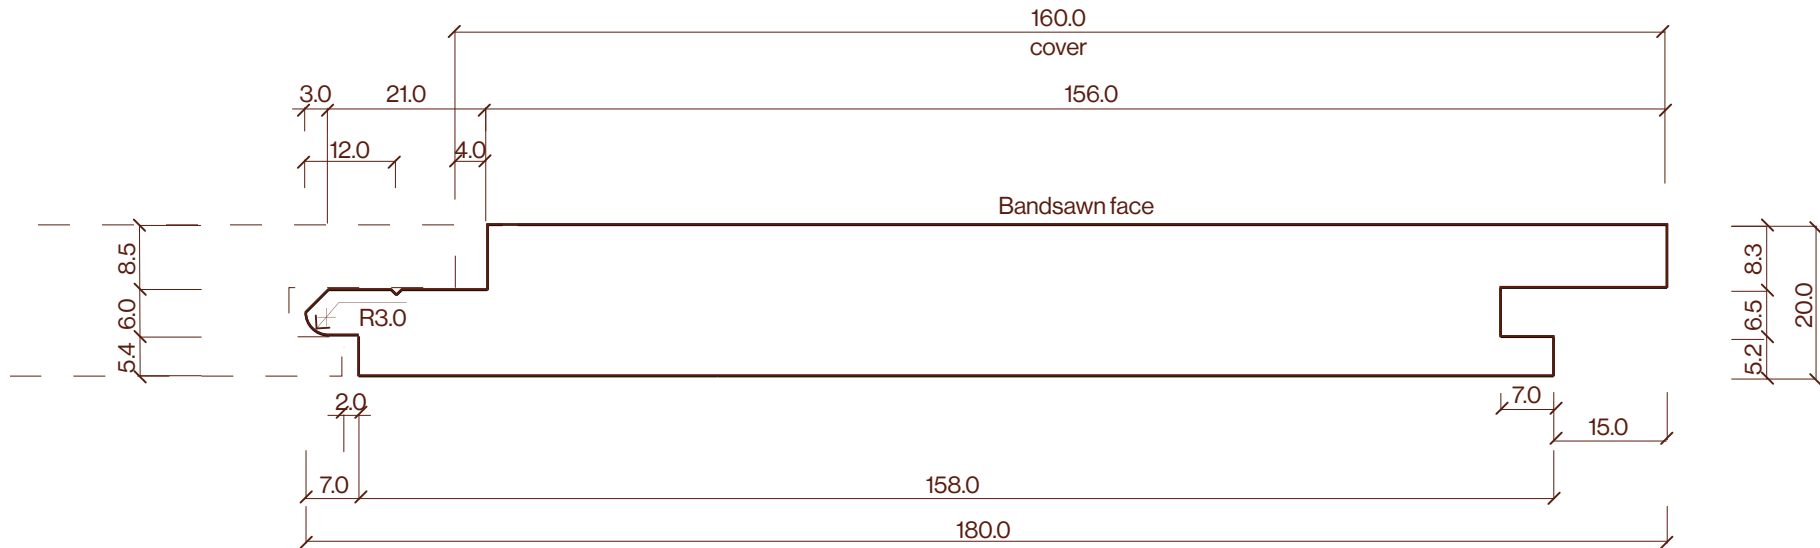

# WB12 180x20mm Profile Drawing

Category	Profile name	Size	Scale
Cladding	WB12	180x20mm	1:1

**P** +64 9 249 0100  
**E** info@abodo.co.nz  
**W** abodo.co.nz