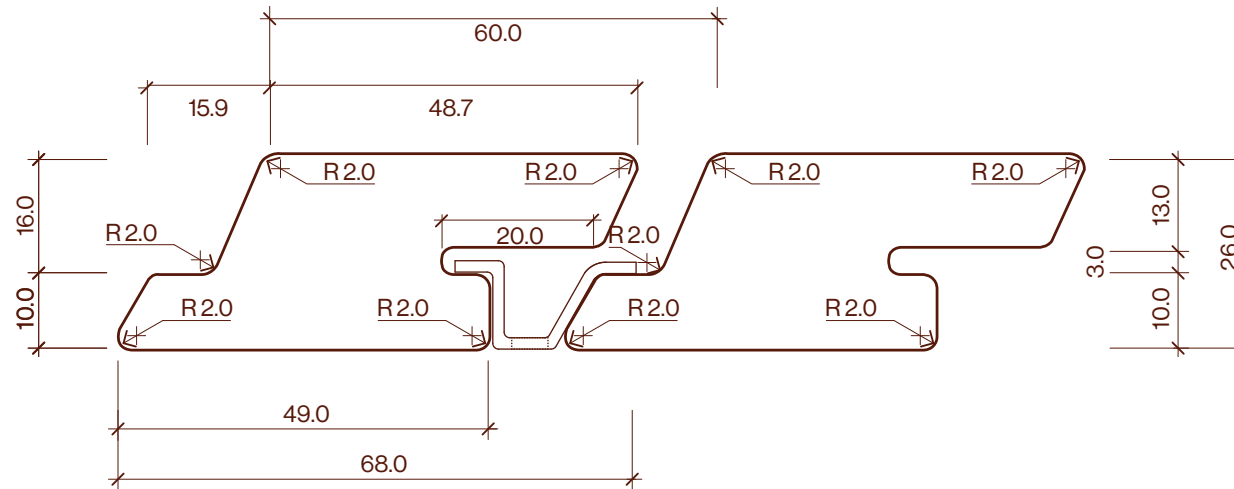

Rhombus Batten Clip 2 68x26mm
Profile Drawing

Category	Profile name	Size	Scale
Screening	Rhombus Batten Clip 2	68x26mm	1:1

P +64 9 249 0100
E info@abodo.co.nz
W abodo.co.nz