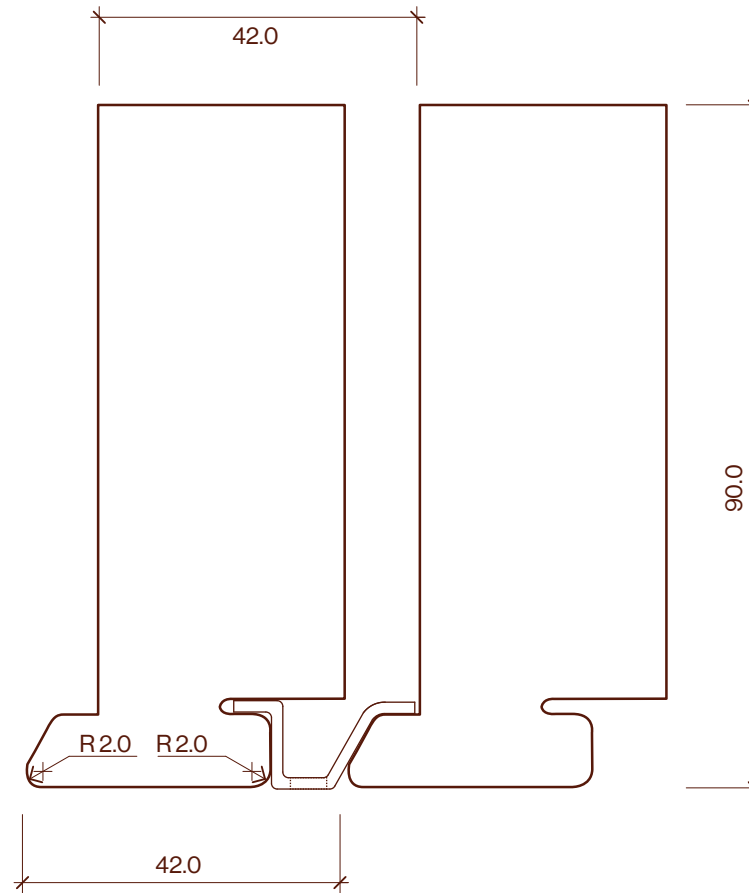

Batten Clip 42x90mm Profile Drawing

Category	Profile name	Size	Scale
Screening	Batten Clip	42x90mm	1:1

P +64 9 249 0100
E info@abodo.co.nz
W abodo.co.nz