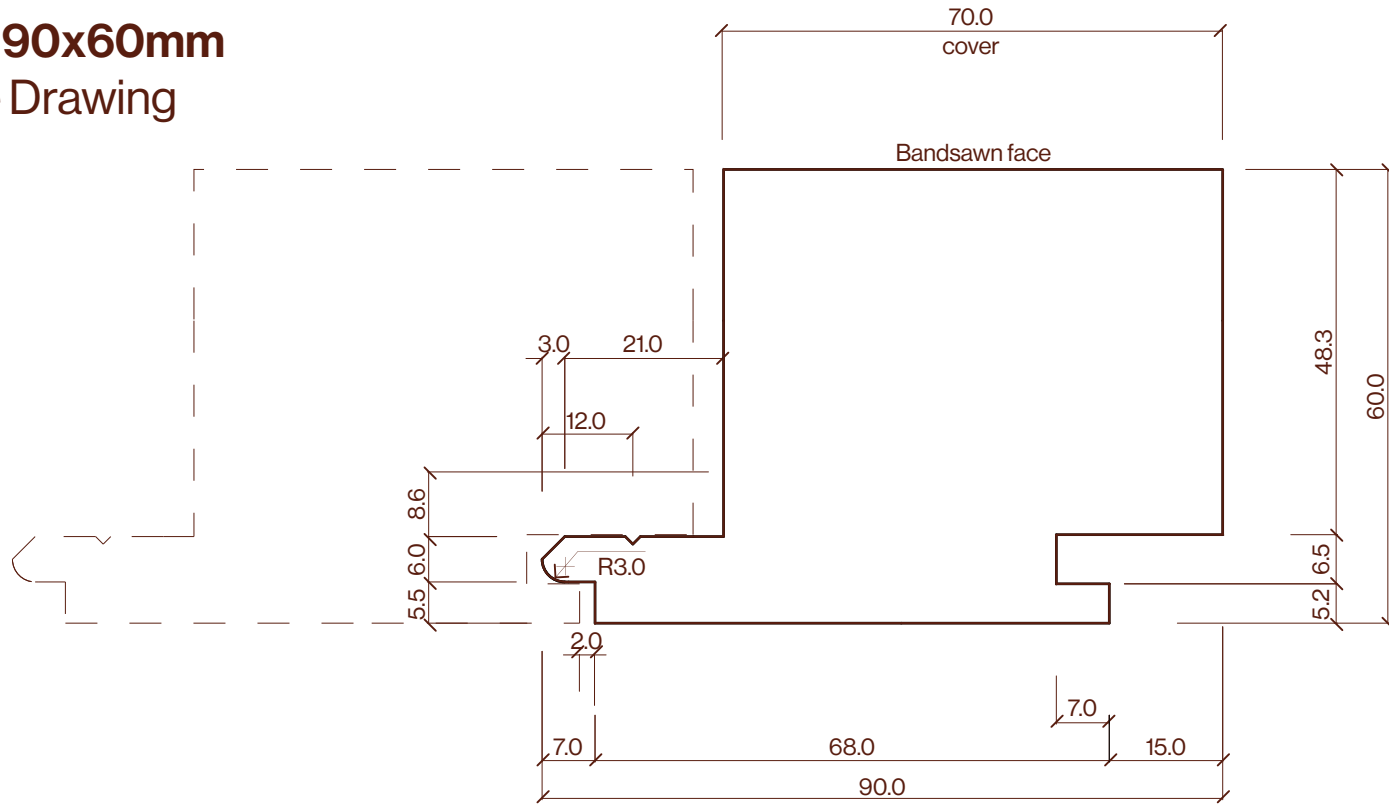

WB12 90x60mm
Profile Drawing

Category	Profile name	Size	Scale
Cladding	WB12	90x60mm	1:1

P +64 9 249 0100
E info@abodo.co.nz
W abodo.co.nz