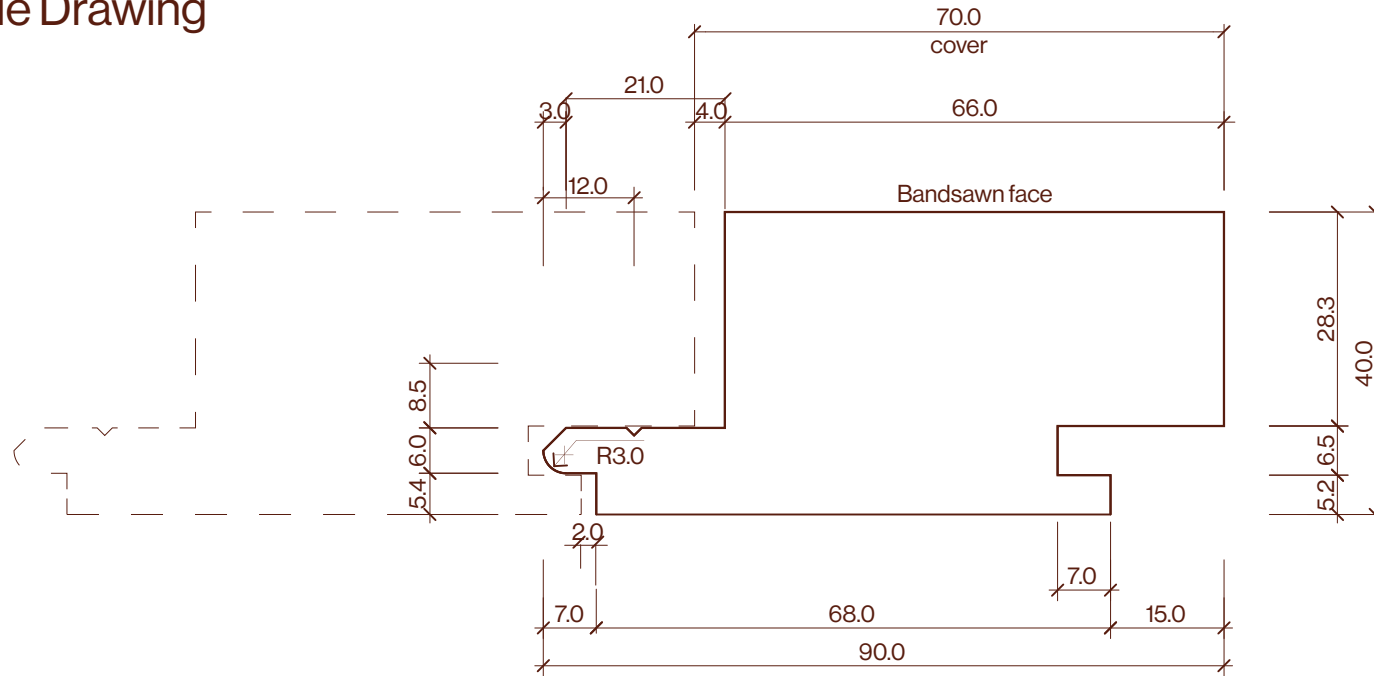

WB12 90x40mm
Profile Drawing

Category	Profile name	Size	Scale
Cladding	WB12	90x40mm	1:1

P +64 9 249 0100
E info@abodo.co.nz
W abodo.co.nz