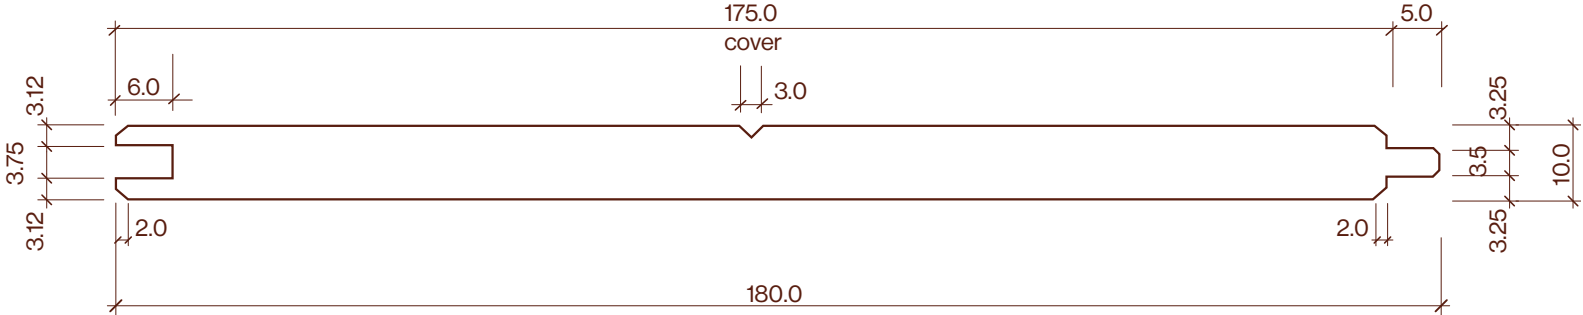

TG9 175x10mm Profile Drawing

Category	Profile name	Size	Scale
Panelling	TG9	175x10mm	1:1

P +64 9 249 0100
E info@abodo.co.nz
W abodo.co.nz