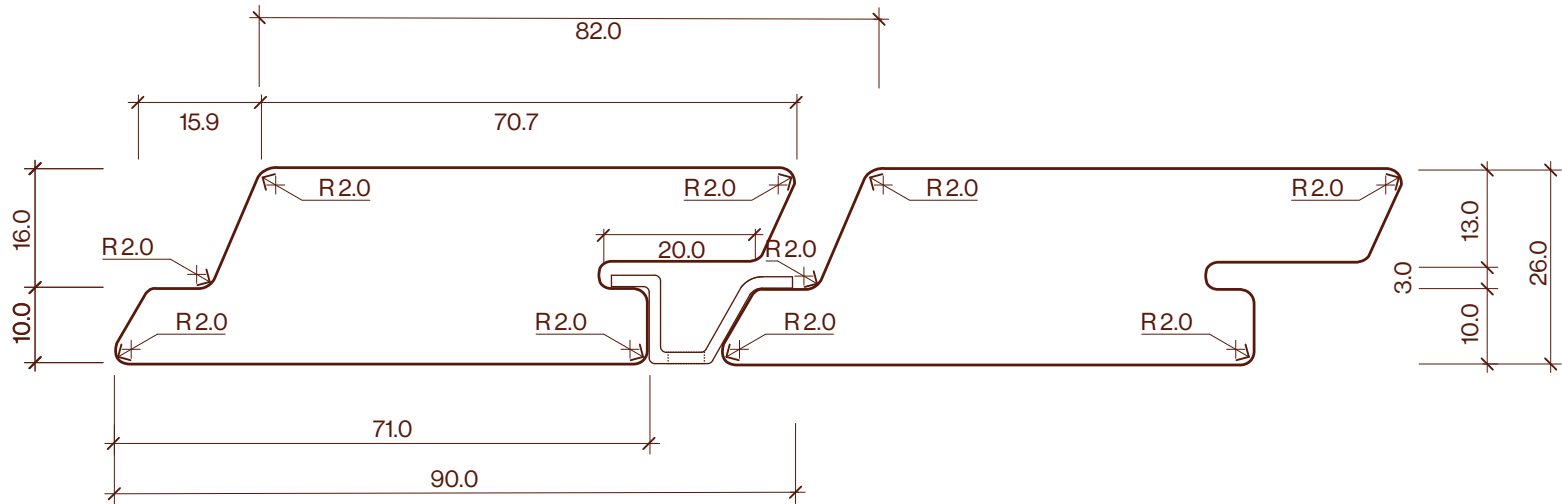

**Rhombus Batten Clip 2 90x26mm**  
Profile Drawing

Category	Profile name	Size	Scale
Screening	Rhombus Batten Clip 2	90x26mm	1:1

**P** +64 9 249 0100  
**E** info@abodo.co.nz  
**W** abodo.co.nz