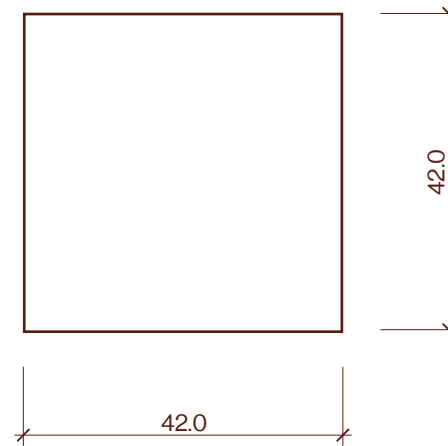

BAND4S 42x42mm Profile Drawing

Category	Profile name	Size	Scale
Screening	BAND4S	42x42mm	1:1

Additional sizes not pictured:
65x65mm, 88x88mm, 138x138mm, 180x180mm

P +64 9 249 0100
E info@abodo.co.nz
W abodo.co.nz