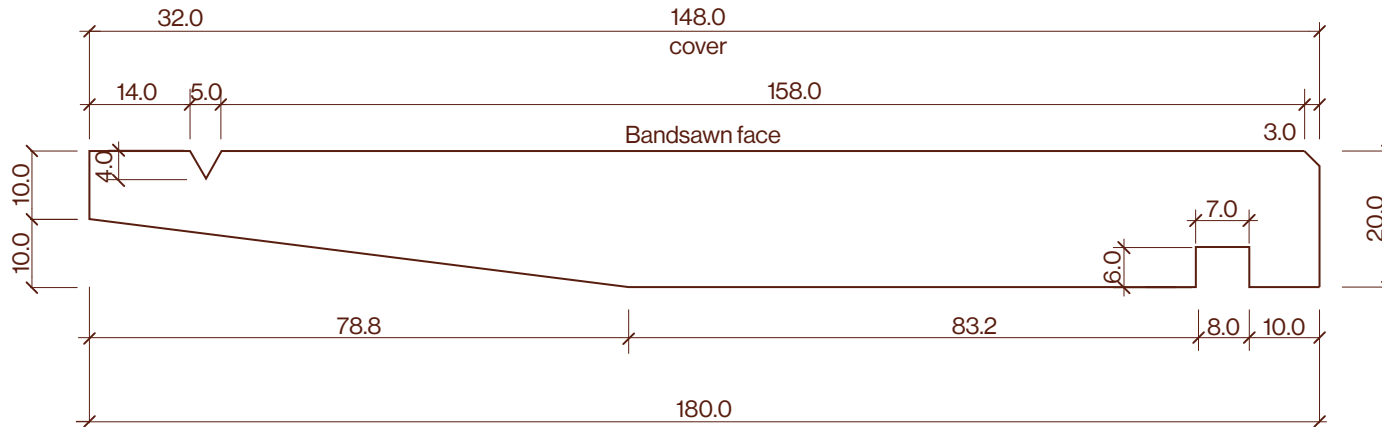

AW62 180x20mm Profile Drawing

Category	Profile name	Size	Scale
Cladding	AW62	180x20mm	1:1

P +64 9 249 0100
E info@abodo.co.nz
W abodo.co.nz