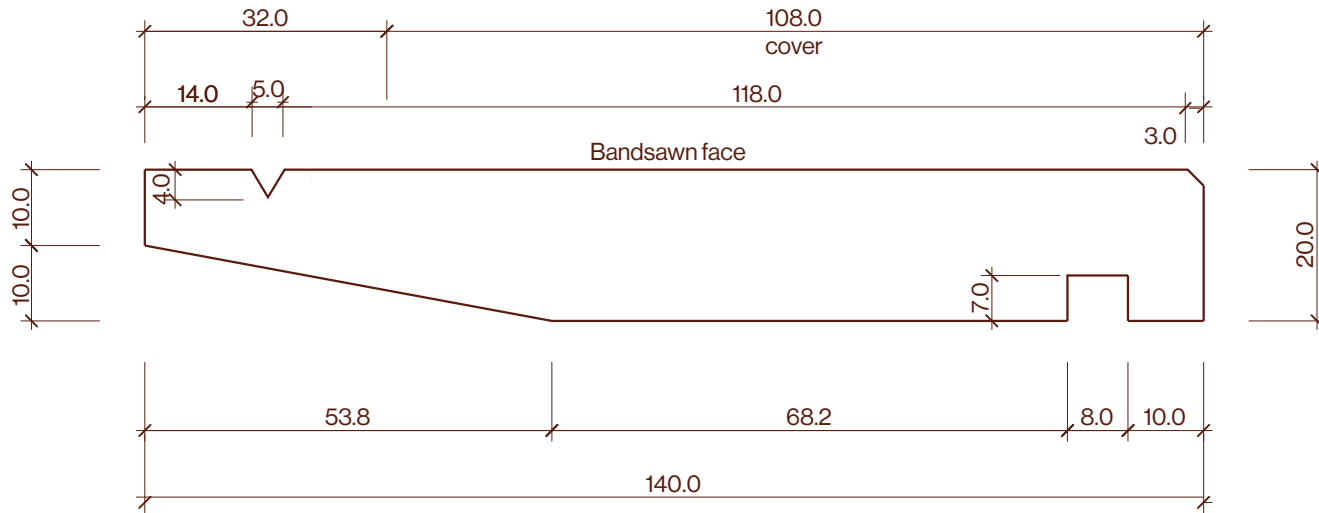

AW61 140x20mm Profile Drawing

Category	Profile name	Size	Scale
Cladding	AW61	140x20mm	1:1

P +64 9 249 0100
E info@abodo.co.nz
W abodo.co.nz